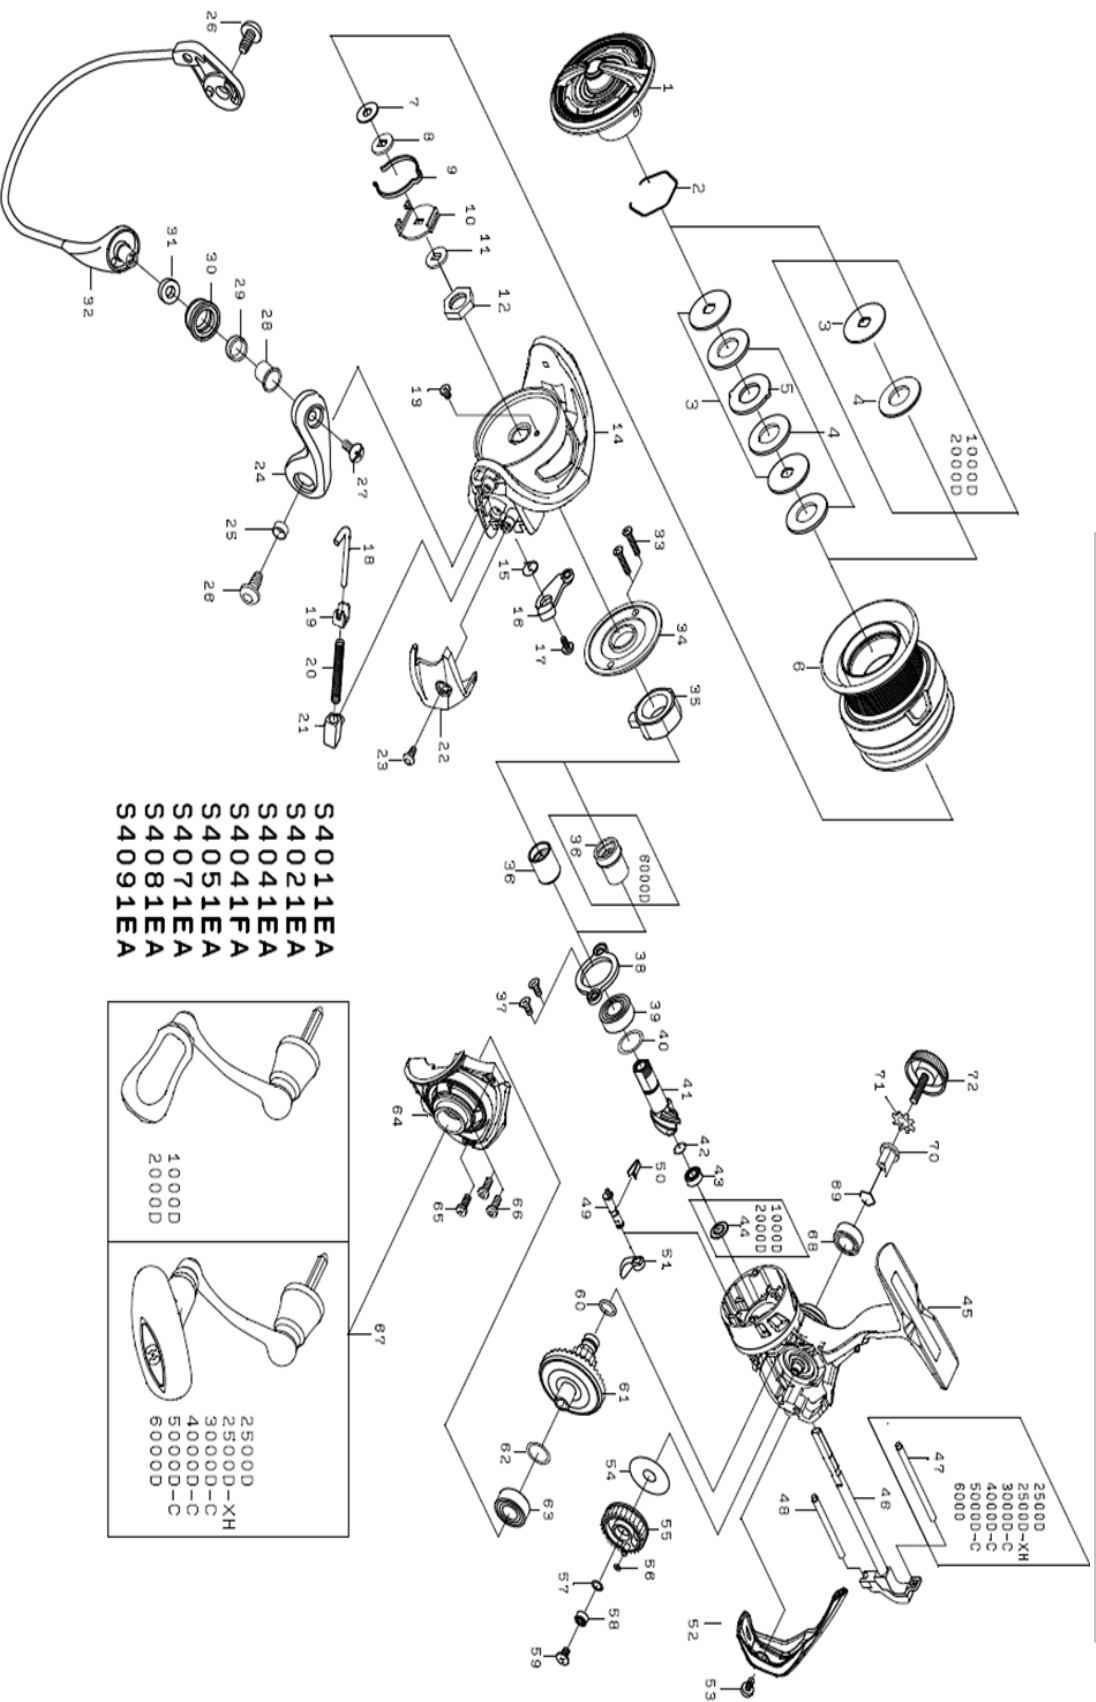

20 LEGALIS LT 2000D

Feel Alive.

Please quote by part number, not key number when ordering.
spares@daiwaaustralia.com.au PH: (02) 8644 8644

S4011EA
 S4021EA
 S4041EA
 S4051EA
 S4071EA
 S4081EA
 S4091EA

| REEL NAME | MGFT CODE | KEY NO | PARTS CODE | DESCRIPTION |
|---------------------|-----------|--------|------------|--------------------------------------|
| 20 LEGALIS LT 2000D | | 1 | 6Q376801 | DRAG KNOB |
| 20 LEGALIS LT 2000D | | 2 | 6Q346101 | DRAG RING |
| 20 LEGALIS LT 2000D | | 3 | 6Q621901 | DRAG DISC WASHER |
| 20 LEGALIS LT 2000D | | 4 | 6J546801 | DRAG WASHER |
| 20 LEGALIS LT 2000D | | 5 | | DRAG LIP WASHER |
| 20 LEGALIS LT 2000D | | 2~6 | 6Q689101 | SPOOL ASSY (2-6) |
| 20 LEGALIS LT 2000D | | 7 | 6E398003 | SPOOL WASHER (A) |
| 20 LEGALIS LT 2000D | | 8 | 6Q348502 | SPOOL WASHER (B) |
| 20 LEGALIS LT 2000D | | 9 | 6H416101 | CLICK LEAF SPRING |
| 20 LEGALIS LT 2000D | | 10 | 6M021401 | CLICK HOLDER |
| 20 LEGALIS LT 2000D | | 11 | 6Q344001 | CLICK HOLDER WASHER |
| 20 LEGALIS LT 2000D | | 12 | 6Q122401 | ROTOR NUT |
| 20 LEGALIS LT 2000D | | 13 | 6H022701 | ROTOR NUT SCREW |
| 20 LEGALIS LT 2000D | | 14 | 6Q139531 | ROTOR |
| 20 LEGALIS LT 2000D | | 15 | 6H443301 | KICK LEVER SPRING |
| 20 LEGALIS LT 2000D | | 16 | 6Q139601 | KICK LEVER |
| 20 LEGALIS LT 2000D | | 17 | 6H417701 | KICK LEVER SCREW |
| 20 LEGALIS LT 2000D | | 18 | 6Q139801 | ARMLEVER SHAFT |
| 20 LEGALIS LT 2000D | | 19 | 6H576101 | ARMLEVER SHAFT PLATE |
| 20 LEGALIS LT 2000D | | 20 | 6H442401 | ARMLEVER SPRING |
| 20 LEGALIS LT 2000D | | 21 | 6Q121501 | ARMLEVER SPRING HOLDER |
| 20 LEGALIS LT 2000D | | 22 | 6Q146501 | ARMLEVER SPRING COVER |
| 20 LEGALIS LT 2000D | | 23 | 6Q342901 | ARMLEVER SPRING COVER SCREW |
| 20 LEGALIS LT 2000D | | 24 | 6Q121622 | ARMLEVER |
| 20 LEGALIS LT 2000D | | 25 | 6Q121701 | ARMLEVER SCREW COLLER |
| 20 LEGALIS LT 2000D | | 26 | 6Q343401 | ARMLEVER SCREW |
| 20 LEGALIS LT 2000D | | 27 | 6G195602 | ROLLER SCREW |
| 20 LEGALIS LT 2000D | | 28 | 6G195501 | ROLLER COLLAR (A) |
| 20 LEGALIS LT 2000D | | 29 | 6G220701 | ROLLER COLLAR (B) |
| 20 LEGALIS LT 2000D | | 30 | 6J089902 | LINE ROLLER |
| 20 LEGALIS LT 2000D | | 31 | 6Q203401 | ROLLER COLLAR (C) |
| 20 LEGALIS LT 2000D | | 32 | 6Q139901 | BAIL ASSY |
| 20 LEGALIS LT 2000D | | 33 | 6G837101 | SEALED PLATE SCREW |
| 20 LEGALIS LT 2000D | | 34 | 6Q139401 | SEALED PLATE |
| 20 LEGALIS LT 2000D | | 35 | 6Q308301 | ONEWAY CLUTCH |
| 20 LEGALIS LT 2000D | | 36 | 6J001401 | CLUTCH RING |
| 20 LEGALIS LT 2000D | | 37 | 6Q126201 | PINION BEARING PLATE SCREW |
| 20 LEGALIS LT 2000D | | 38 | 6Q195601 | PINION BEARING PLATE |
| 20 LEGALIS LT 2000D | | 39 | 6G467302 | PINION BALL BEARING(A) |
| 20 LEGALIS LT 2000D | | 40 | 63758502 | PINION BALL BEARING(A) WASHER |
| 20 LEGALIS LT 2000D | | 41 | 6Q375701 | PINION GEAR |
| 20 LEGALIS LT 2000D | | 42 | 6H931701 | PINION BALL BEARING(B) SPRING WASHER |
| 20 LEGALIS LT 2000D | | 43 | 6H959601 | PINION BALL BEARING(B) |
| 20 LEGALIS LT 2000D | | 44 | 6J387701 | PINION BALL BEARING(B) COLLAR |
| 20 LEGALIS LT 2000D | | 45 | 6Q688601 | BODY |
| 20 LEGALIS LT 2000D | | 46 | 6Q375301 | MAIN SHAFT |
| 20 LEGALIS LT 2000D | | 47 | | OSCILLATING POST(A) |
| 20 LEGALIS LT 2000D | | 48 | 6Q119104 | OSCILLATING POST(B) |
| 20 LEGALIS LT 2000D | | 49 | 6Q118101 | STOPPER CAM |
| 20 LEGALIS LT 2000D | | 50 | 6H697801 | STOPPER LEVER SPRING |
| 20 LEGALIS LT 2000D | | 51 | 6Q118001 | STOPPER LEVER |
| 20 LEGALIS LT 2000D | | 52 | 6Q626501 | REAR COVER |
| 20 LEGALIS LT 2000D | | 53 | 6Q342901 | REAR COVER SCREW |
| 20 LEGALIS LT 2000D | | 54 | 6H607902 | OSCILLATING GEAR WASHER |
| 20 LEGALIS LT 2000D | | 55 | 6Q375201 | OSCILLATING GEAR |
| 20 LEGALIS LT 2000D | | 56 | 6H770601 | OSCILLATING GEAR O-RING |
| 20 LEGALIS LT 2000D | | 57 | 6H129201 | OSCILLATING GEAR BEARING WASHER |
| 20 LEGALIS LT 2000D | | 58 | 6G469005 | OSCILLATING GEAR BALL BEARING |
| 20 LEGALIS LT 2000D | | 59 | 6Q126101 | OSCILLATING GEAR SCREW |
| 20 LEGALIS LT 2000D | | 60 | 6G670501 | DRIVE GEAR O-RING |